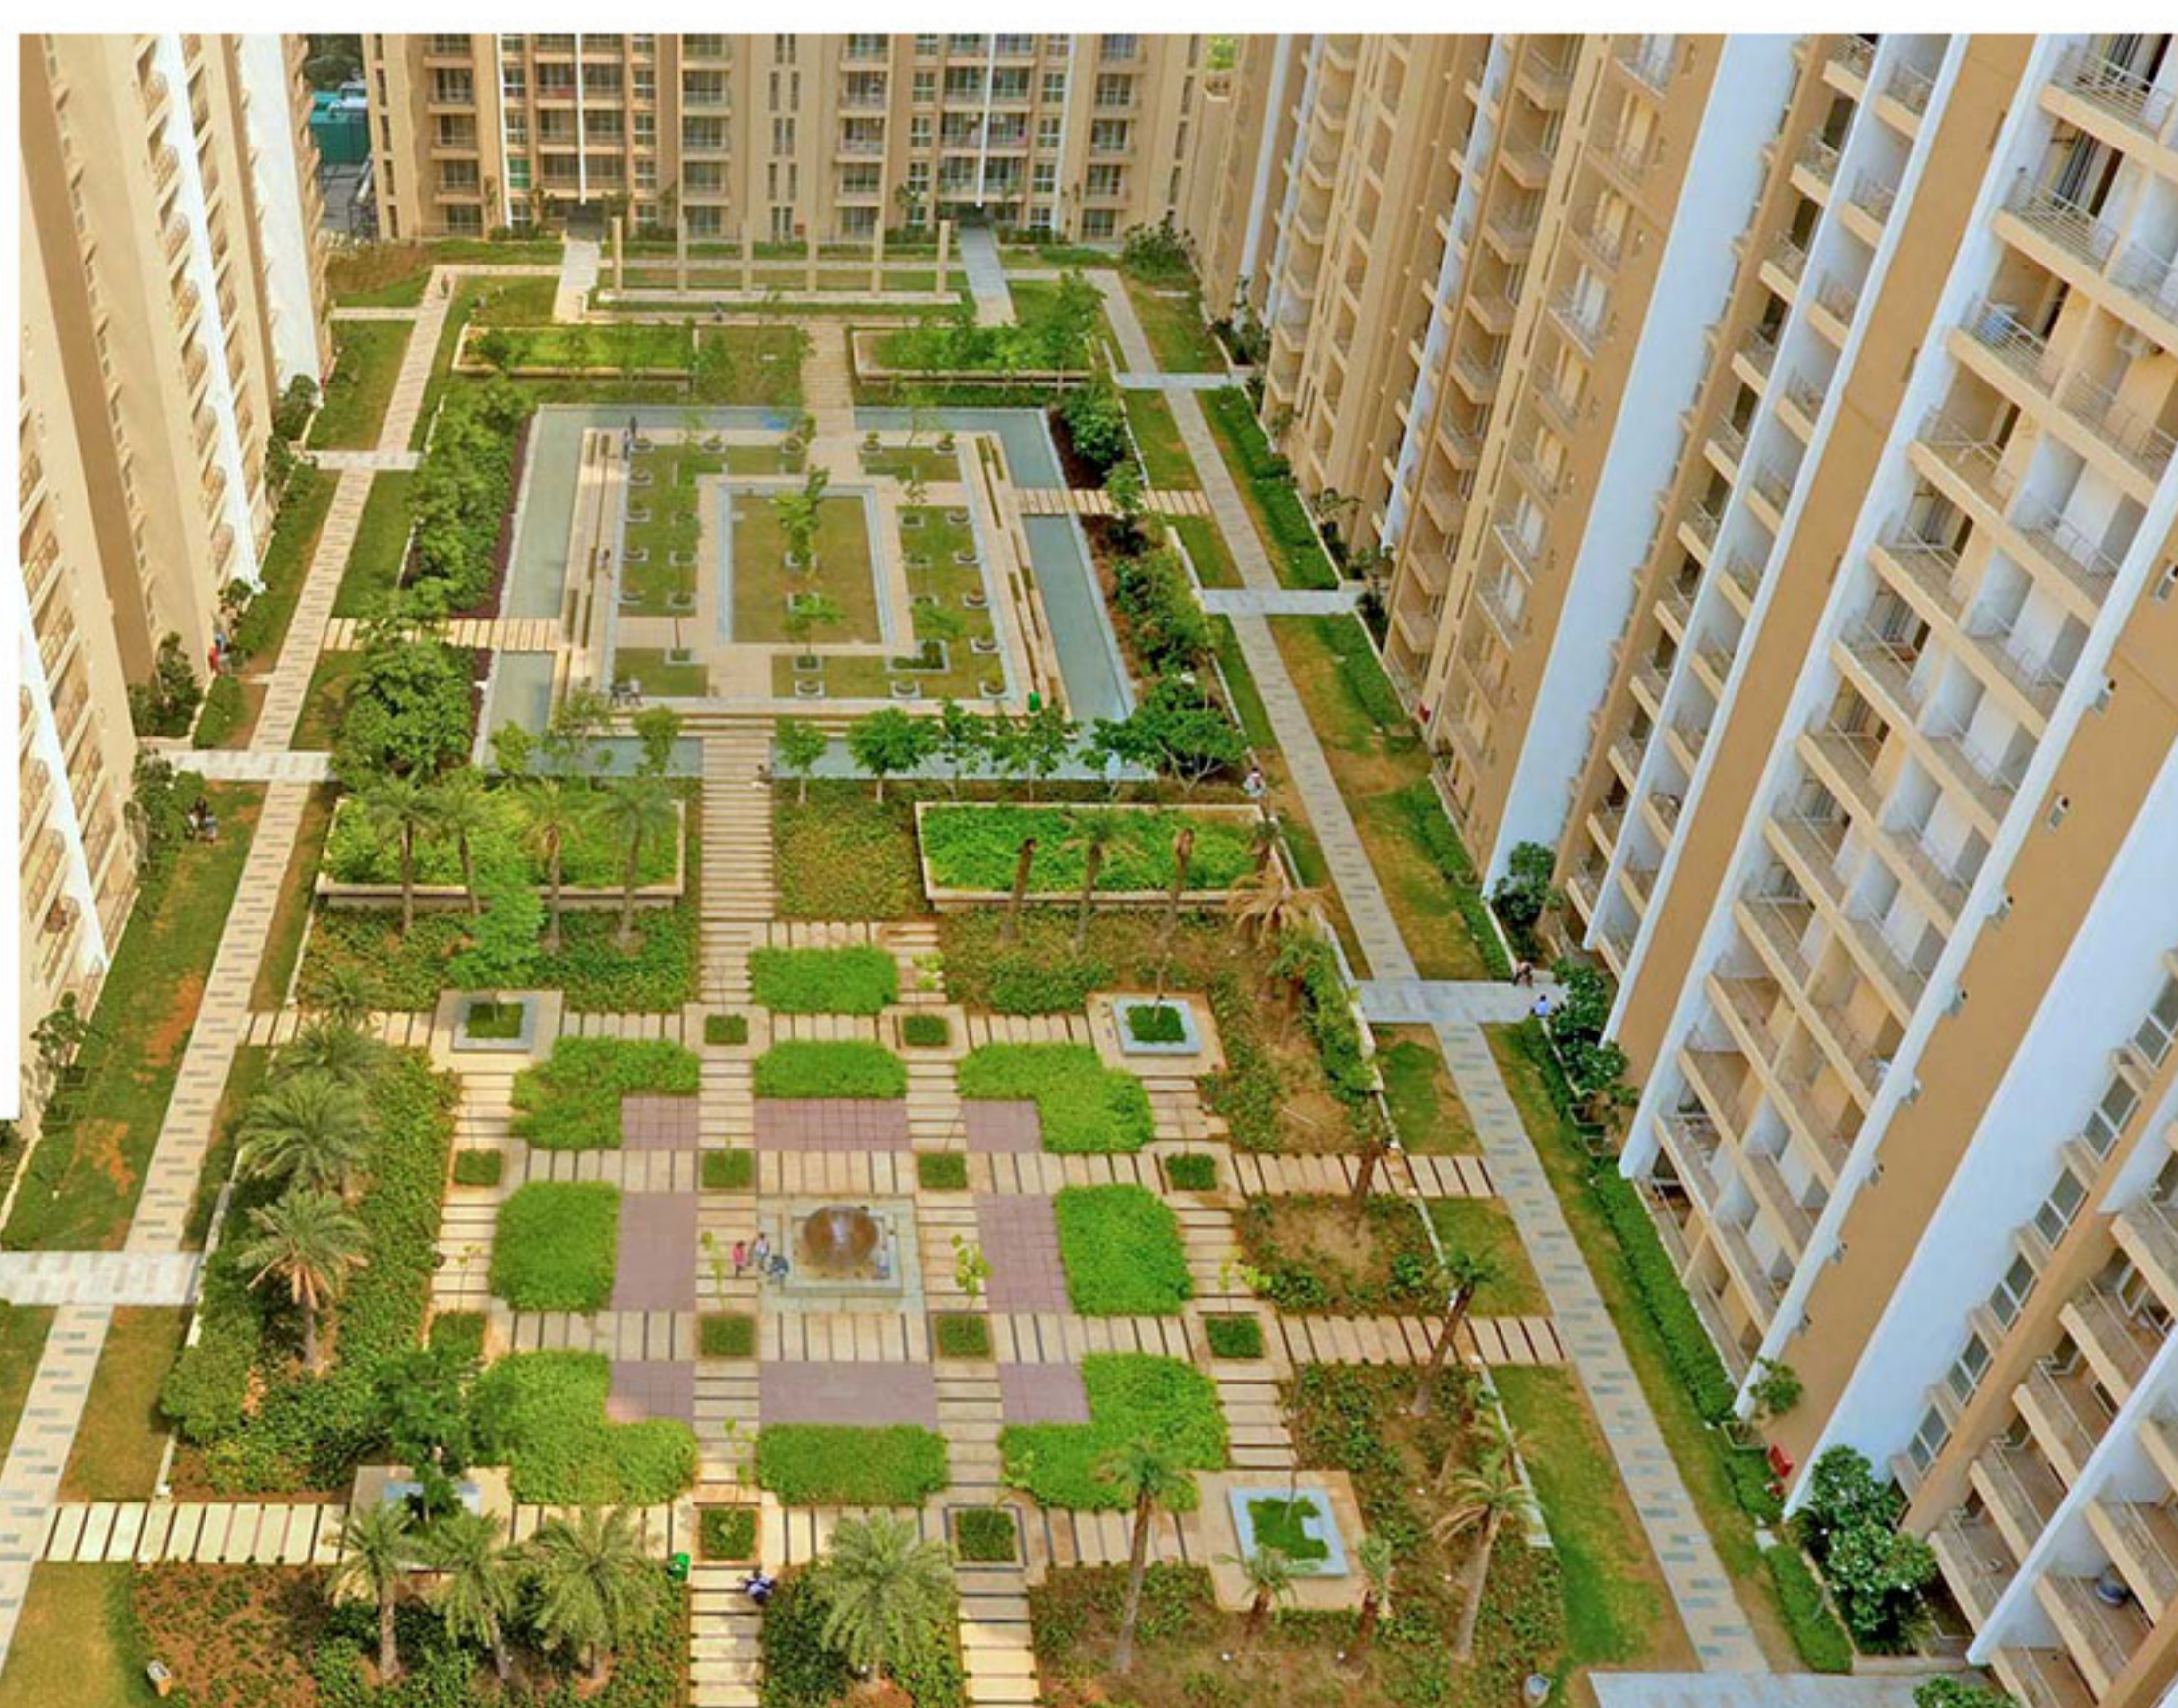

A Comprehensive VoIP Security Solution for Cleo County Was Accomplished with Milesight SIP Cameras

Organization:
Cleo County

Location:
Noida, India

Industry Segment:
Residential

Milesight Partner:
Cohesive Technologies Pvt. Ltd.

Related Products:

18 pcs of Vandal-proof Mini Dome Network Camera (MS-C2973-PB/MS-C4473-PB)
19 pcs of Mini Bullet Network Camera (MS-C2963-PB/MS-C4463-PB)
2 pcs of Pro NVR 5000 Series
88 pcs of Grandstream IP Phone (GXP 1165)
2 pcs of Grandstream (UCM6510)
2800 pcs of Grandstream (GXV3275)

Overview

Cleo County was eager to have a whole VoIP security solution to keep its residents' safety. In case of any suspicious activities, the surveillance cameras will inform the VoIP phone at once to present what happens over there. Milesight Network Cameras which all feature with SIP functions play its role well in this case.

Background

Cleo County is a luxury residential project in Noida. The project offers 3/4 Bhk residential apartments with a host of other facilities, providing a world full of comfort and elegant living. The Cleo County's highest priority is the safety and security of the people who are living in the area. Therefore, the owner needs the best solution to ensure the security and safety.

Challenge

To call the security personnel and show what happens is what the Cleo County wants, so that they can take actions immediately. The Cleo County prepared lots of Grandstream's VoIP phones and UCM for the solution. Therefore, the ability to work with the VoIP phone is the prior feature of the security cameras.

Solution